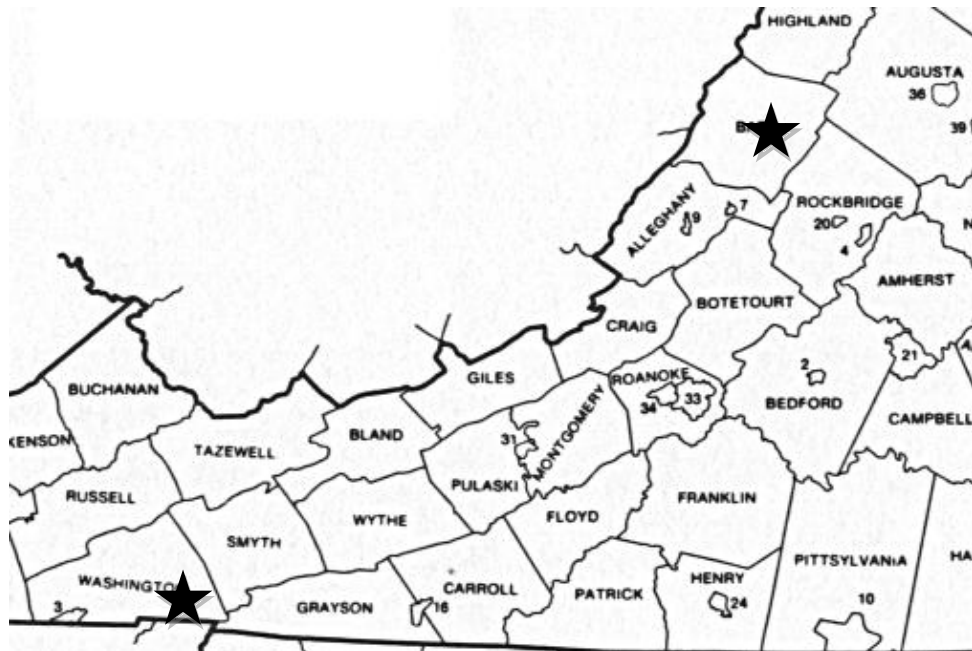

9-2
 HOLSTON
 CAVALIERS
 HOGOHEEGEE
 WASHINGTON
 311

RECORD
 SCHOOL
 MASCOT
 DISTRICT
 COUNTY
 ENROLLMENT

8-3
 BATH COUNTY
 CHARGERS
 PIONEER
 BATH
 260

RECENT MEETINGS

November 18, 1995, Region C Division 1 Semi-Finals
 Bath County 27, Holston 6

November 16, 2007, Region C Division 1 Semi-Finals
 Bath County 27, Holston 20

COMMON OPPONENTS

42-26 W

BLAND COUNTY

17-13 W

HOLSTON 2008			BATH COUNTY 2008		
Saint Paul	42-7	W	at Buffalo Gap	7-25	L
Twin Springs	29-12	W	East Hardy, WV	27-26	W
John Battle	45-19	W	Petersburg, WV	33-8	W
at Bland County	42-26	W	Alleghany	7-10	L
at Northwood	47-13	W	Riverheads	21-44	L
Patrick Henry	21-6	W	Craig County	46-18	W
at Rural Retreat	30-7	W	at Parry McCluer	34-16	W
at George Wythe	13-31	L	at Pendleton County, WV	33-14	W
Chilhowie	12-22	L	James River	12-7	W
at Castlewood	28-12	W	at Covington	47-0	W
Eastern Montgomery	13-12	W	at Bland County	17-13	W

2003				2003
		Eastern Mont	51-8	W
		Northwood	26-14	W
		Jl Burton	38-6	W
		Sussex Central	0-20	L
2004				2004
		Rural Retreat	14-18	L
2006				2006
		Northwood	38-20	W
		Rural Retreat	19-49	L
2007				2007
Bath County	20-27	L		
		Holston	27-20	W
		Rural Retreat	18-12	W
		Clintwood	0-27	L
2008				2008
Eastern Mont	13-12	W	Bland County	17-13