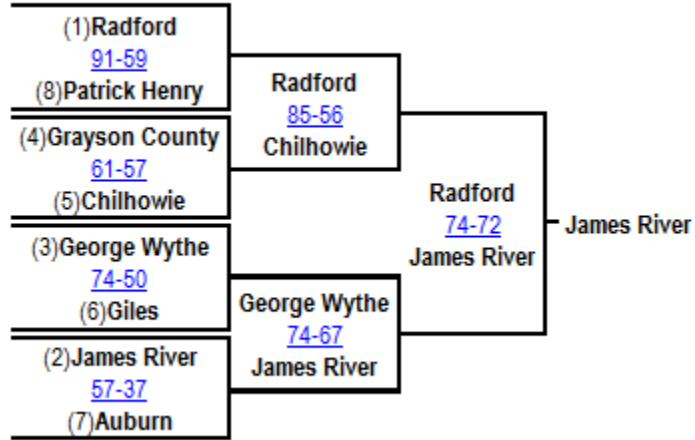

Region C Division 1 Tournament

at Fort Chiswell at Fort Chiswell

Region C Division 2 Tournament

at Galax at Galax

Group A Division 1 State Tournament

Siegel Center Siegel Center

Siegel Center Siegel Center

Group A Division 2 State Tournament