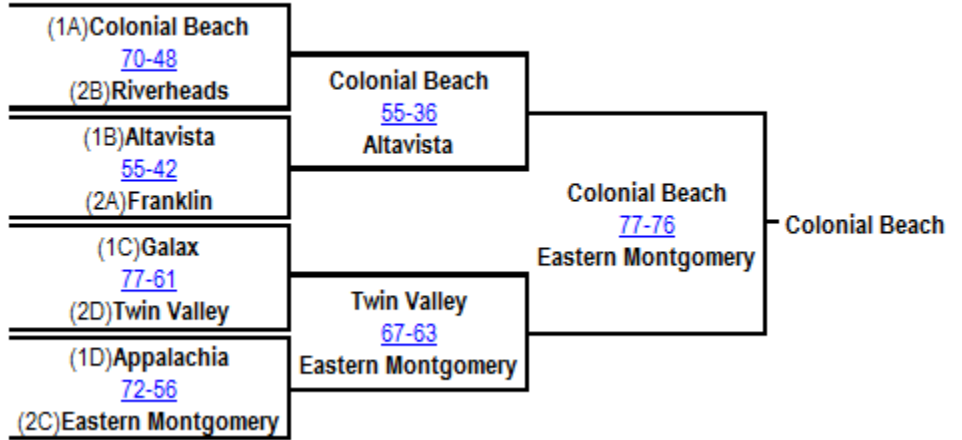

Region C Division 1 Tournament

at Fort Chiswell at Fort Chiswell

Region C Division 2 Tournament

at Galax at Galax

Group A Division 1 State Tournament

Siegel Center Siegel Center

Siegel Center Siegel Center

Group A Division 2 State Tournament