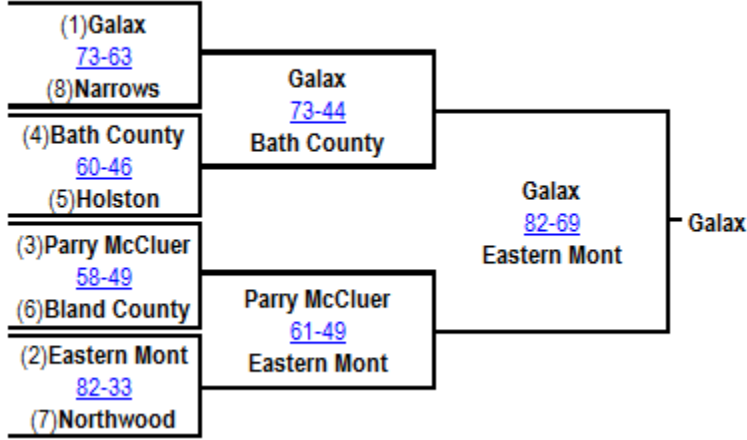

Region C Division 1 Tournament

at Fort Chiswell at Fort Chiswell

Region C Division 2 Tournament

at Galax at Galax

Group A Division 1 State Tournament

Siegel Center Siegel Center

Siegel Center Siegel Center

Group A Division 2 State Tournament